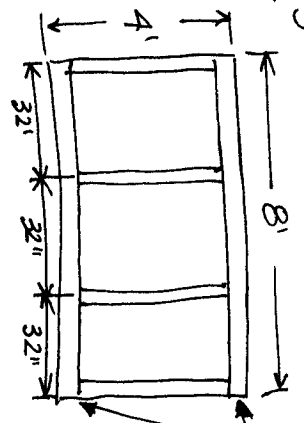

Camper Belly
5/11/2004

②
Locking wheels

2" x 2" x 3/16" sq tube

4 FT

4 FT

③
Height
15"

①
Need wheels & steel

8" swivel casters
4 places
9" overall height