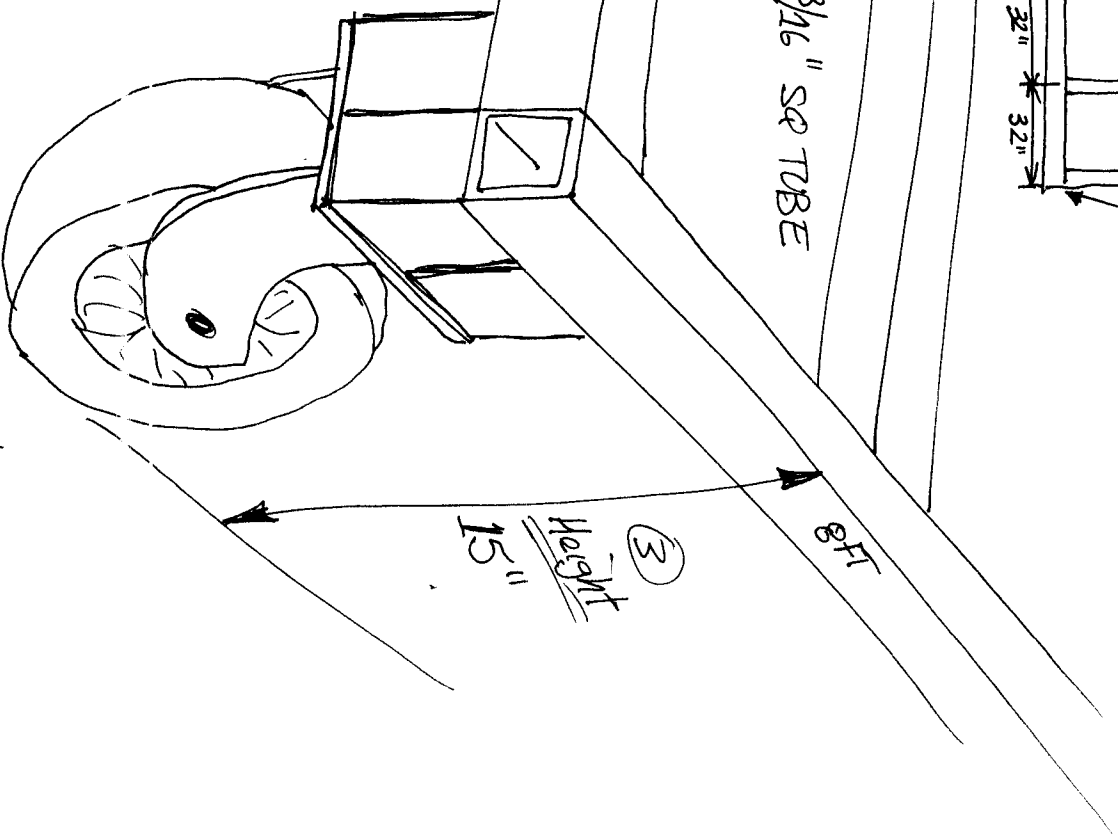

Camper Belly
5/11/2004

②
Locking wheels

2" x 2" x 3/16" sq tube

4 FT

4 FT

③
Height
15"

①
Need wheels & steel

8" swivel casters
4 places
9" overall height